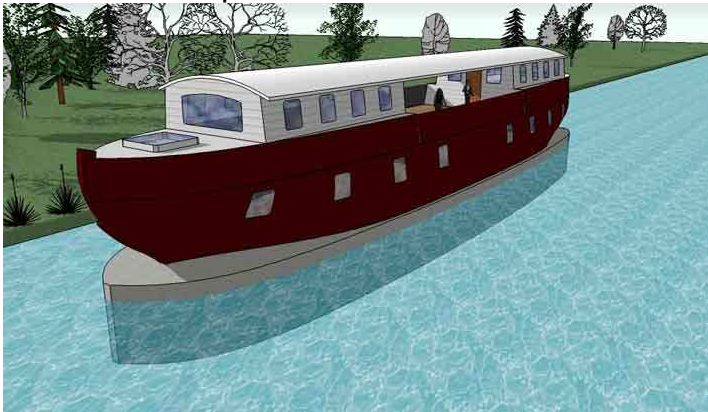

TWHB FLOATING HOUSE DESIGNS

#1 – boat shape 1

#2 – boat shape 2

#3 – boat shape 3

#4 – S10 barge 1

#5 – S10 barge 2

#6 – Castleknock

21x3.8m

#7 – Dun Laoghaire

21x3.8m

#8 – Flying home