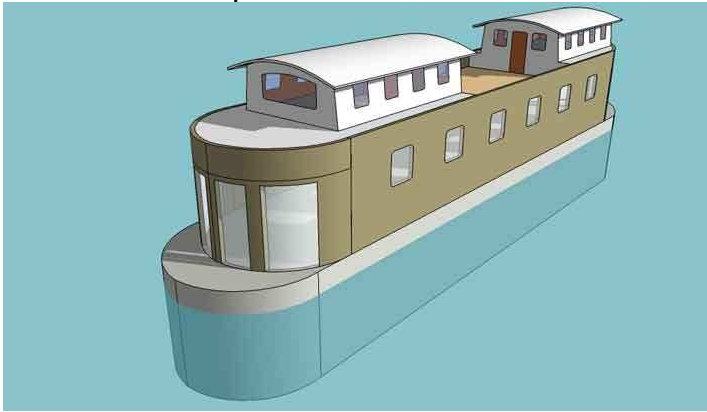

TWHB FLOATING HOUSE DESIGNS

#1 – boat shape 1

#2 – boat shape 2

#3 – boat shape 3

#4 – S10 barge 1

#5 – S10 barge 2

#6 – Castleknock

21x3.8m